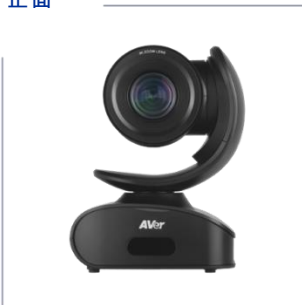

馬達驅動水平及垂直 移動

- 水平移動:±160°
- 垂直移動:+90°(上)-30°(下)
- 10 個攝影機預設點
- 快速靜音與順暢的馬達控制技術

連接器介面

- 12V 電源接頭
- Mini DIN6 轉 RS232 接口
- USB Type C 連接埠

影音格式

- YUV, MJPEG

USB

- 2.0, 3.1 Gen1
- UVC (USB Video Class) 1.1

控制介面

- 紅外線遙控器
- VISCA/pelco P/pelco D via RS232
- UVC/ plug-and play
- PTZApp

安全與支架

- 專用壁掛支架可安裝攝影機於桌面/牆壁/天花板
- Kensington 防盜鎖孔

系統要求*

- Windows 7/8/8.1/10
- Mac OS X 10.7 或以上版本
- Google Chromebook 版本 29.0.1547.70

電腦系統需求*

- 2.4GHz Intel® Core 2 雙核處理器
- 2GB 以上記憶體
- USB 3.1 Gen1 埠

電源供應器

- AC 100V ~240V,50/60Hz,線長 3 米
- 耗電量: 12V, 2A

免費增值軟體(支援 Windows® 和 Mac® 作業系統)

PTZApp

- 啟用 Skype™ Plugin 可使用遙控器接聽/掛斷會議
- 自動或手動軟體更新
- 控制攝影機
- 設定鏡頭參數
- 診斷運行狀態
- 觀看即時影像

EZLive

- 影音串流線上直播/影片錄製/照片拍攝/會議畫面註記/白板功能

環境資料

- 操作溫度: 0 ~40°C
- 操作濕度: 20% ~80%
- 儲存溫度: -20 ~60°C
- 儲存濕度: 20% ~80%

外觀尺寸

- 包裝外盒: 227*189*261mm
- 包裝重量: 2.54 kg
- 攝影機: 97.8 x 130.7 x 171.1 mm/1.5kg
- 遙控器: 200 x 50 x 21 mm/0.09kg

包裝內容物

- 攝影機
- 遙控器
- 電源供應器
- USB3.1 type-C 轉 type-A 連接線 (1.8 米)
- 快速安裝指南
- 壁掛架,鎖附螺絲
- 電池

選購配件

- Mini DIN6 RS232 連結器
- 5 米 USB 3.0 連接線

保固

- 攝影機: 3+2 年
- 配件: 1 年

相容的應用程式

Zoom, Microsoft® Teams, Skype for Business, Skype, Google Hangouts, Intel® Unite™, RingCentral, BlueJeans, V-Cube, LiveOn, CyberLink U Meeting®, TrueConf, Adobe Connect, Cisco WebEx®, Fuze, GoToMeeting™, Microsoft® Lync™, Vidyo, vMix, WebRTC, Wirecast, XSplit

* 關於 4K 高畫質畫面支援 · 請洽詢使用者的視訊軟體供應商提供的相關軟體硬體規範。

** 線上註冊可獲得兩年額外保固 · 詳細資訊請與圖展業務代表聯繫。

*** 產品規格若有變更 · 恕不另行通知

正面